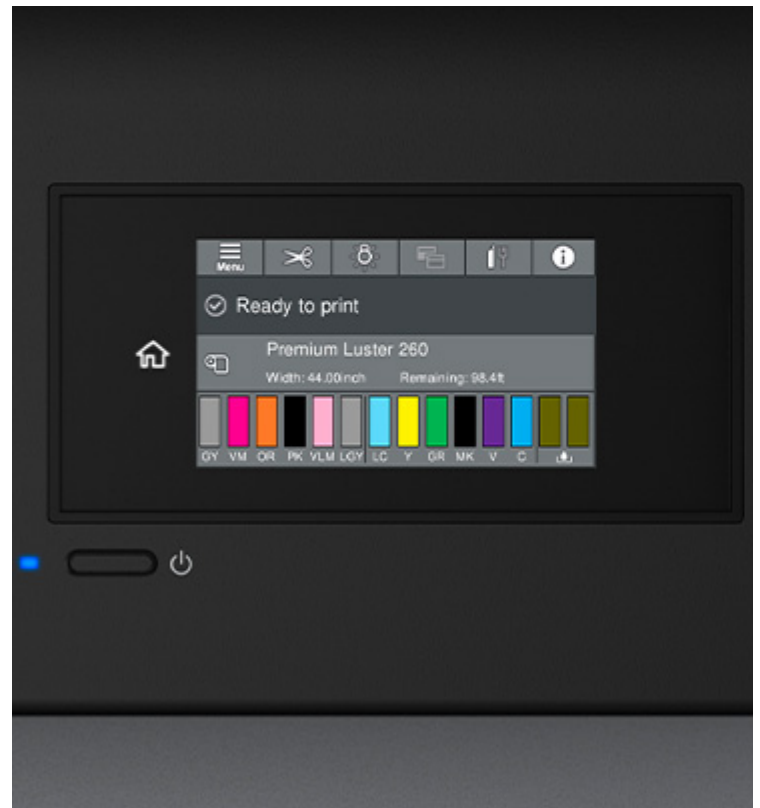

SPECTRO

[View gallery](#)

Exceptional quality - versatile applications

The SureColor SC-P9500 (44-inch) is Epson's first 12-color large format printer and offers the widest color gamut of the range with 99% Pantone coverage. ¹

Creative freedom, consistent results

Professional photographers, the production of artworks for which the highest print quality is necessary to better sell the product to the critical customer. In addition to the 12-color ink set, the Epson-designed printheads use up to 800 nozzles for each color, making ink point placement very accurate. High speed and quality, thanks to the μ TFP12 printhead with a resolution of 300 dpi and 12 channels. In addition, images are also made more beautiful by smooth color gradients and precise texture reproductions.

SURECOLOR SC - P9500 SPECTRO

[Overview](#)

[Specifications](#)

[Ink and
accessories](#)

[Support](#)

For packaging and proofing contracts where precision matters, Epson has raised the bar for industry proofing. Users can now work more efficiently and confidently with color measurements and control and restoration technologies. An optional SpectroProofer with a spectrophotometer provides color measurements that are faster and more accurate, and color management for proofs is fully automated. In short, the results are flawless and constant.

The highly intuitive, easy-to-use interface eliminates the hassle of gambling and focuses on what you do best. The 4.3-inch LCD touch screen includes a variety of configuration options, such as a large status display that is easy to see from afar, and an illuminated paper path so you can monitor printing progress. The printed pages fall on a soft cloth with the printed side up so you don't have to worry about scratches. The Epson Media Installer tool also allows you to register the media quickly and easily.